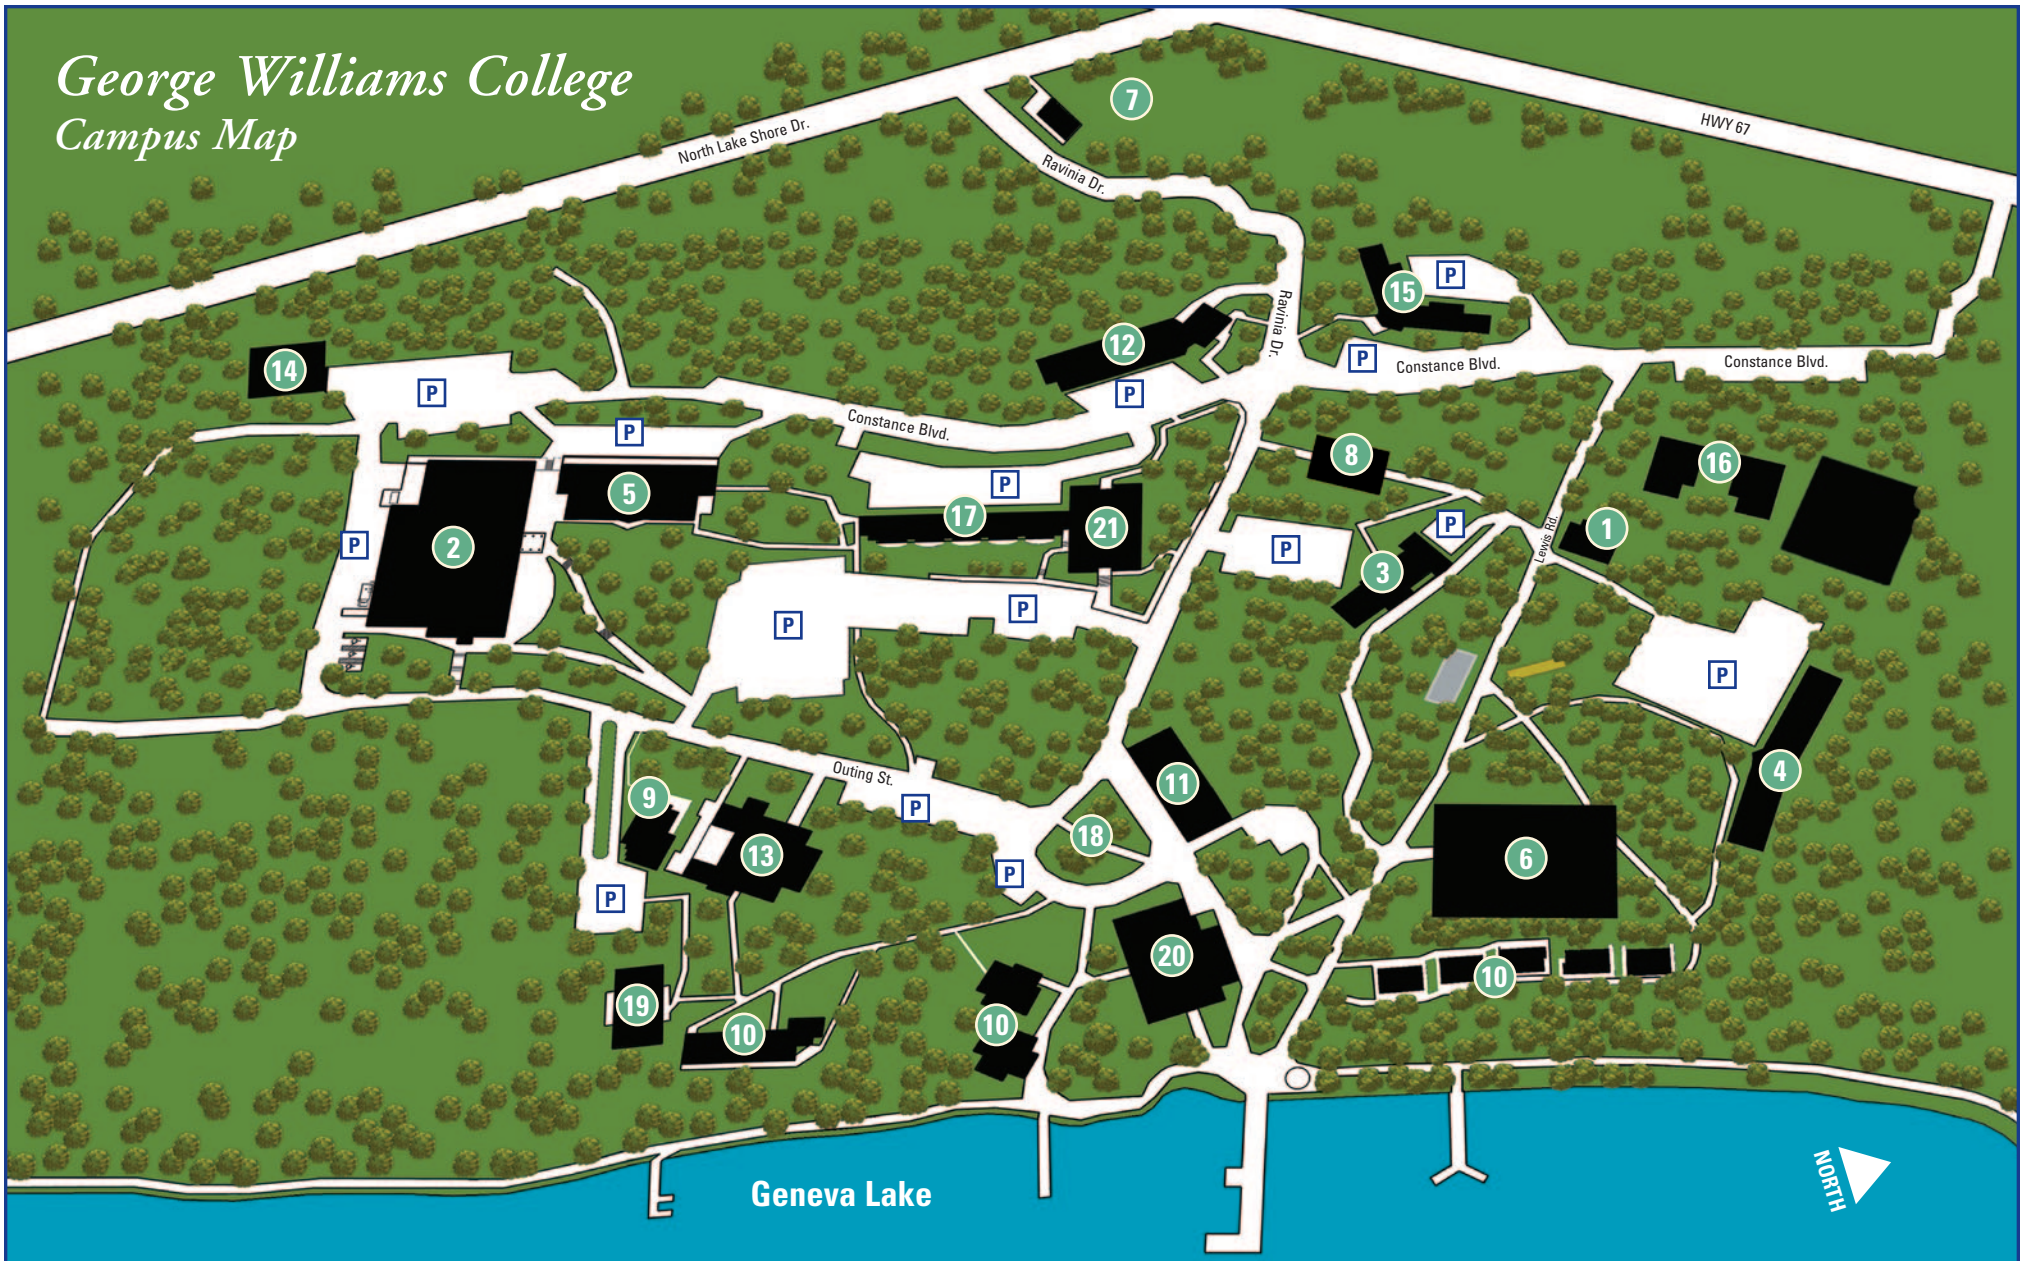

George Williams College Campus Map

- | | | |
|--|--------------------------------|--|
| 1. Association Building | 9. Ingalls Children's Building | 17. One Step Lodge |
| 2. Beasley Campus Center | 10. Lakefront Cottages | 18. Steinhaus Circle |
| 3. Brandenburg Hall | 11. Lewis Hall | 19. Water Safety Patrol Building |
| 4. Coffman Lodge | 12. Lowrey Lodge | 20. Weidensall Administration Building |
| 5. Emery Lodge | 13. Mabel Cratty Hall | 21. Winston Paul Educational Center |
| 6. Ferro Pavilion | 14. Maintenance Building | |
| 7. George Williams College Golf Course | 15. Meyer Hall | |
| 8. Hamlin Welcome Center | 16. Oak and Hickory Lodges | |

 Parking

GEORGE WILLIAMS COLLEGE
AURORA UNIVERSITY

350 Constance Blvd., P.O. Box 210, Williams Bay, WI 53191-0210
262-245-5531 • www.aurora.edu/gwc